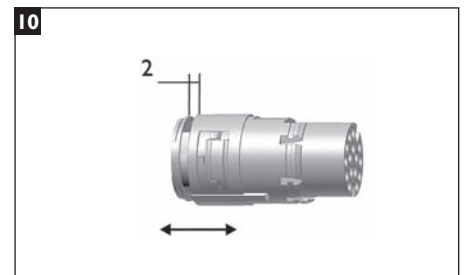

KUPPLUNG SIGNAL

Polzahl: 17-polig
Kontaktart: Crimpkontakte

EXTENSION - SIGNAL

No. of contacts: 17
Connection: Crimping contacts

Helutec® Montageanleitungen dienen nur zur allgemeinen Anwender-Information. Änderungen jeder Art und Irrtum vorbehalten. Stand 04/2005.

Als verbindlich gelten ausschließlich die Montage- und Verarbeitungsanleitungen, die projektbezogen zusammen mit den Steckverbindern oder Steckverbinderkomponenten zur Verfügung gestellt werden.

Helutec® mounting instructions published here are for general information purposes only. All data are subject to change without notice, errors excepted.

Helutec® mounting instructions are mandatory, only when supplied together with connectors, components or project related documents. PDF file generated 04/2005.