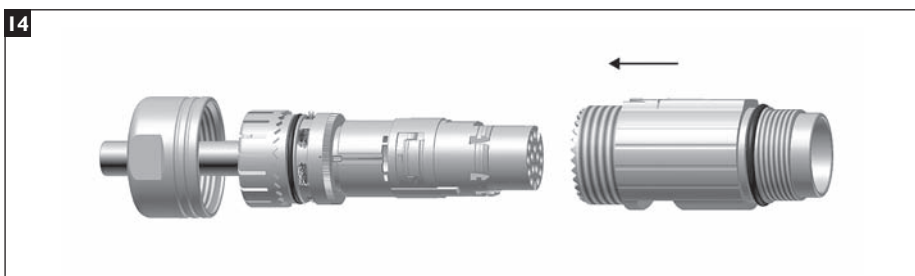

KUPPLUNG SIGNAL

Polzahl: 17-polig
Kontaktart: Crimpkontakte

EXTENSION - SIGNAL

No. of contacts: 17
Connection: Crimping contacts

Helutec® Montageanleitungen dienen nur zur allgemeinen Anwender-Information. Änderungen jeder Art und Irrtum vorbehalten. Stand 04/2005.

Als verbindlich gelten ausschließlich die Montage- und Verarbeitungsanleitungen, die projektbezogen zusammen mit den Steckverbindern oder Steckverbinderkomponenten zur Verfügung gestellt werden.

Helutec® mounting instructions published here are for general information purposes only. All data are subject to change without notice, errors excepted.

Helutec® mounting instructions are mandatory, only when supplied together with connectors, components or project related documents. PDF file generated 04/2005.