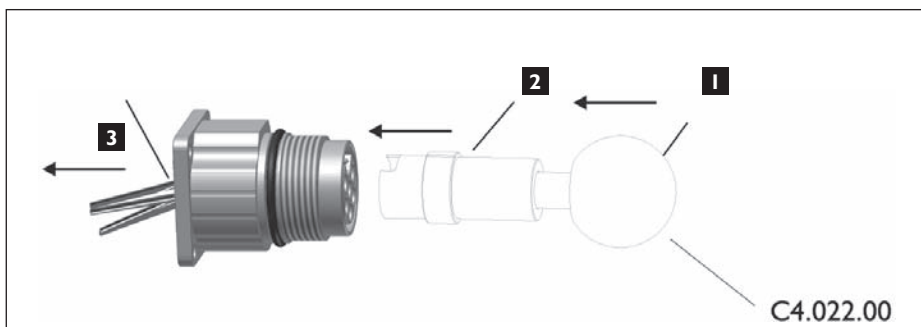

Demontage | Demounting

Helutec® Montageanleitungen dienen nur zur allgemeinen Anwender-Information. Änderungen jeder Art und Irrtum vorbehalten. Stand 04/2005.

Als verbindlich gelten ausschließlich die Montage- und Verarbeitungsanleitungen, die projektbezogen zusammen mit den Steckverbindern oder Steckverbinderkomponenten zur Verfügung gestellt werden.

Helutec® mounting instructions published here are for general information purposes only. All data are subject to change without notice, errors excepted.

Helutec® mounting instructions are mandatory, only when supplied together with connectors, components or project related documents. PDF file generated 04/2005.