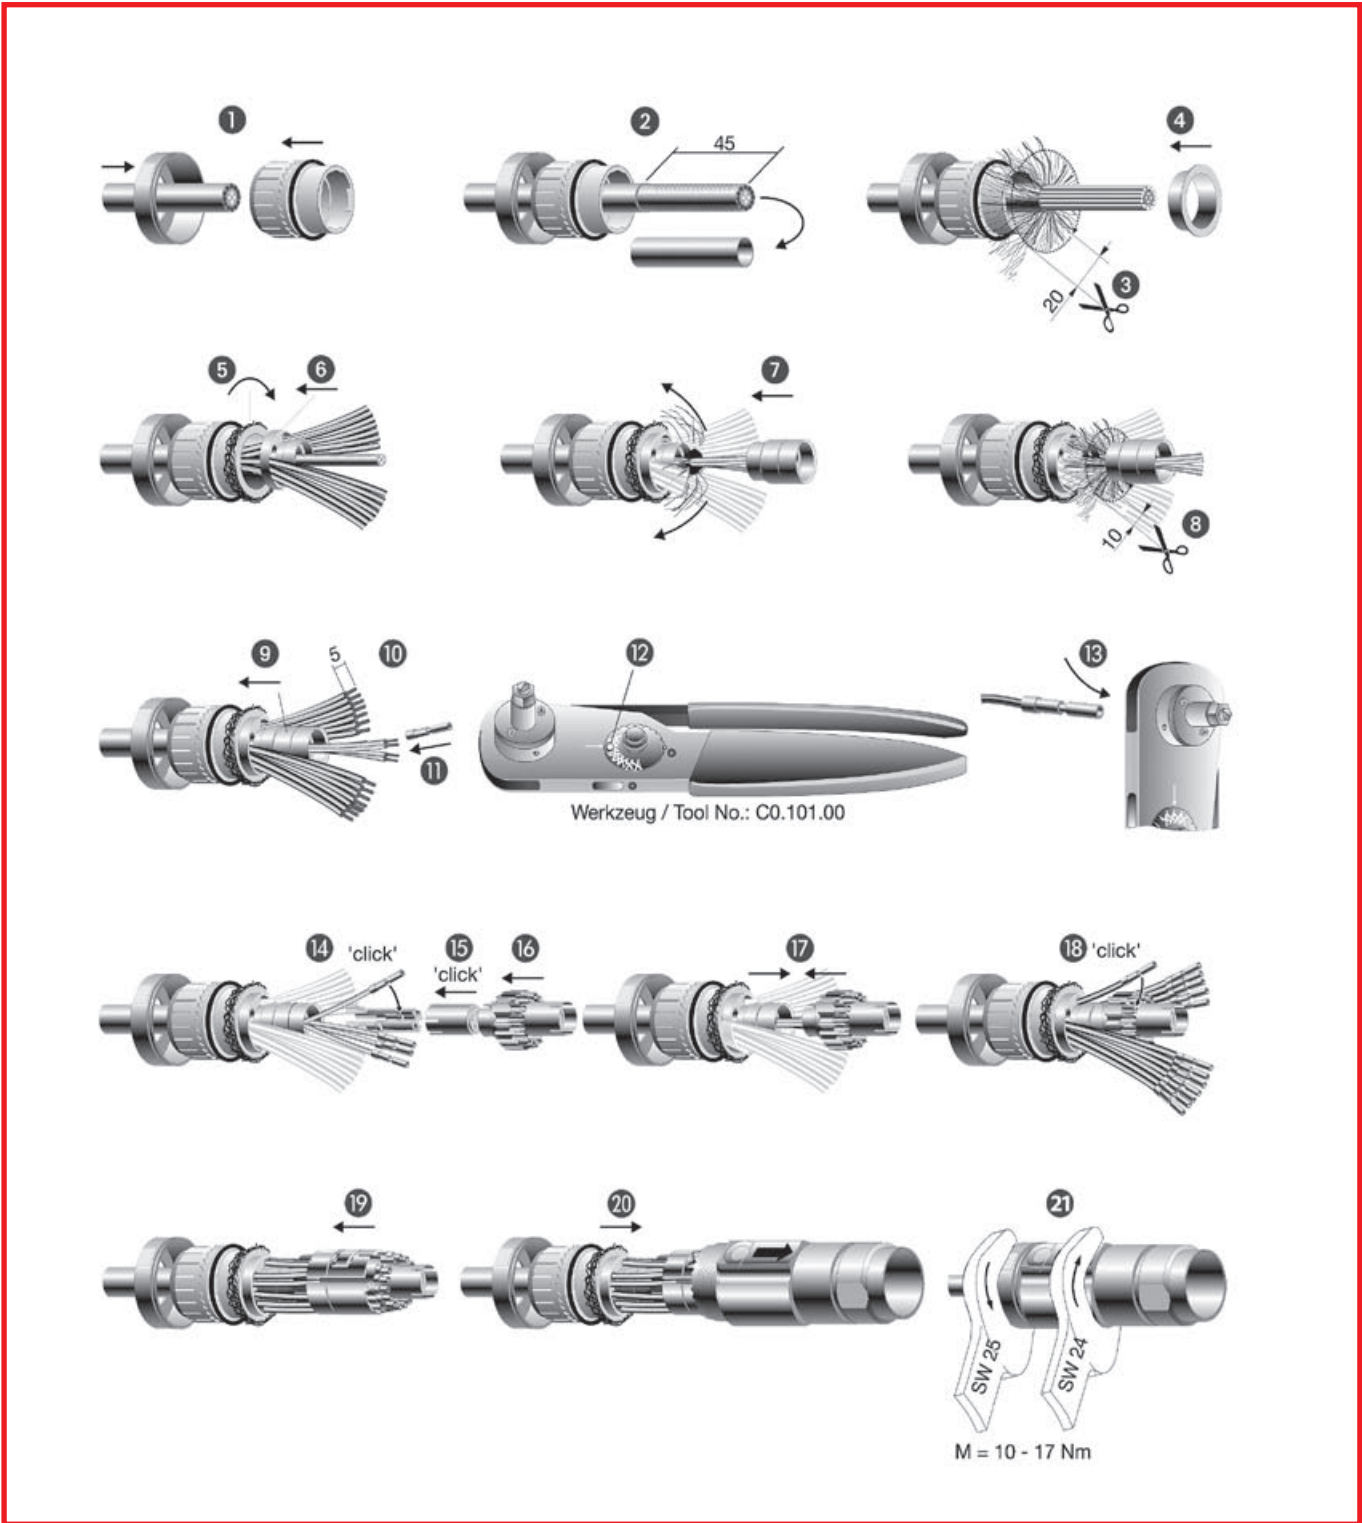

**HELUTEK A Series
TWINTEC B**
Mounting instructions

**PLUG HOUSING
TWINTEC B**
Crimping contacts

Helutec® mounting instructions published here are for general information purposes only. All data are subject to change without notice, errors excepted. Helutec® mounting instructions are mandatory, only when supplied together with connectors, components or project related documents. PDF file generated 02/2005.

EXTENSION HOUSING
TWINTEC B
Crimping contacts

Helutec® mounting instructions published here are for general information purposes only. All data are subject to change without notice, errors excepted. Helutec® mounting instructions are mandatory, only when supplied together with connectors, components or project related documents. PDF file generated 02/2005.

**RECEPTACLE HOUSING
STRAIGHT – TWINTEC B**

Crimping contacts

Helutec® mounting instructions published here are for general information purposes only. All data are subject to change without notice, errors excepted. Helutec® mounting instructions are mandatory, only when supplied together with connectors, components or project related documents. PDF file generated 02/2005.