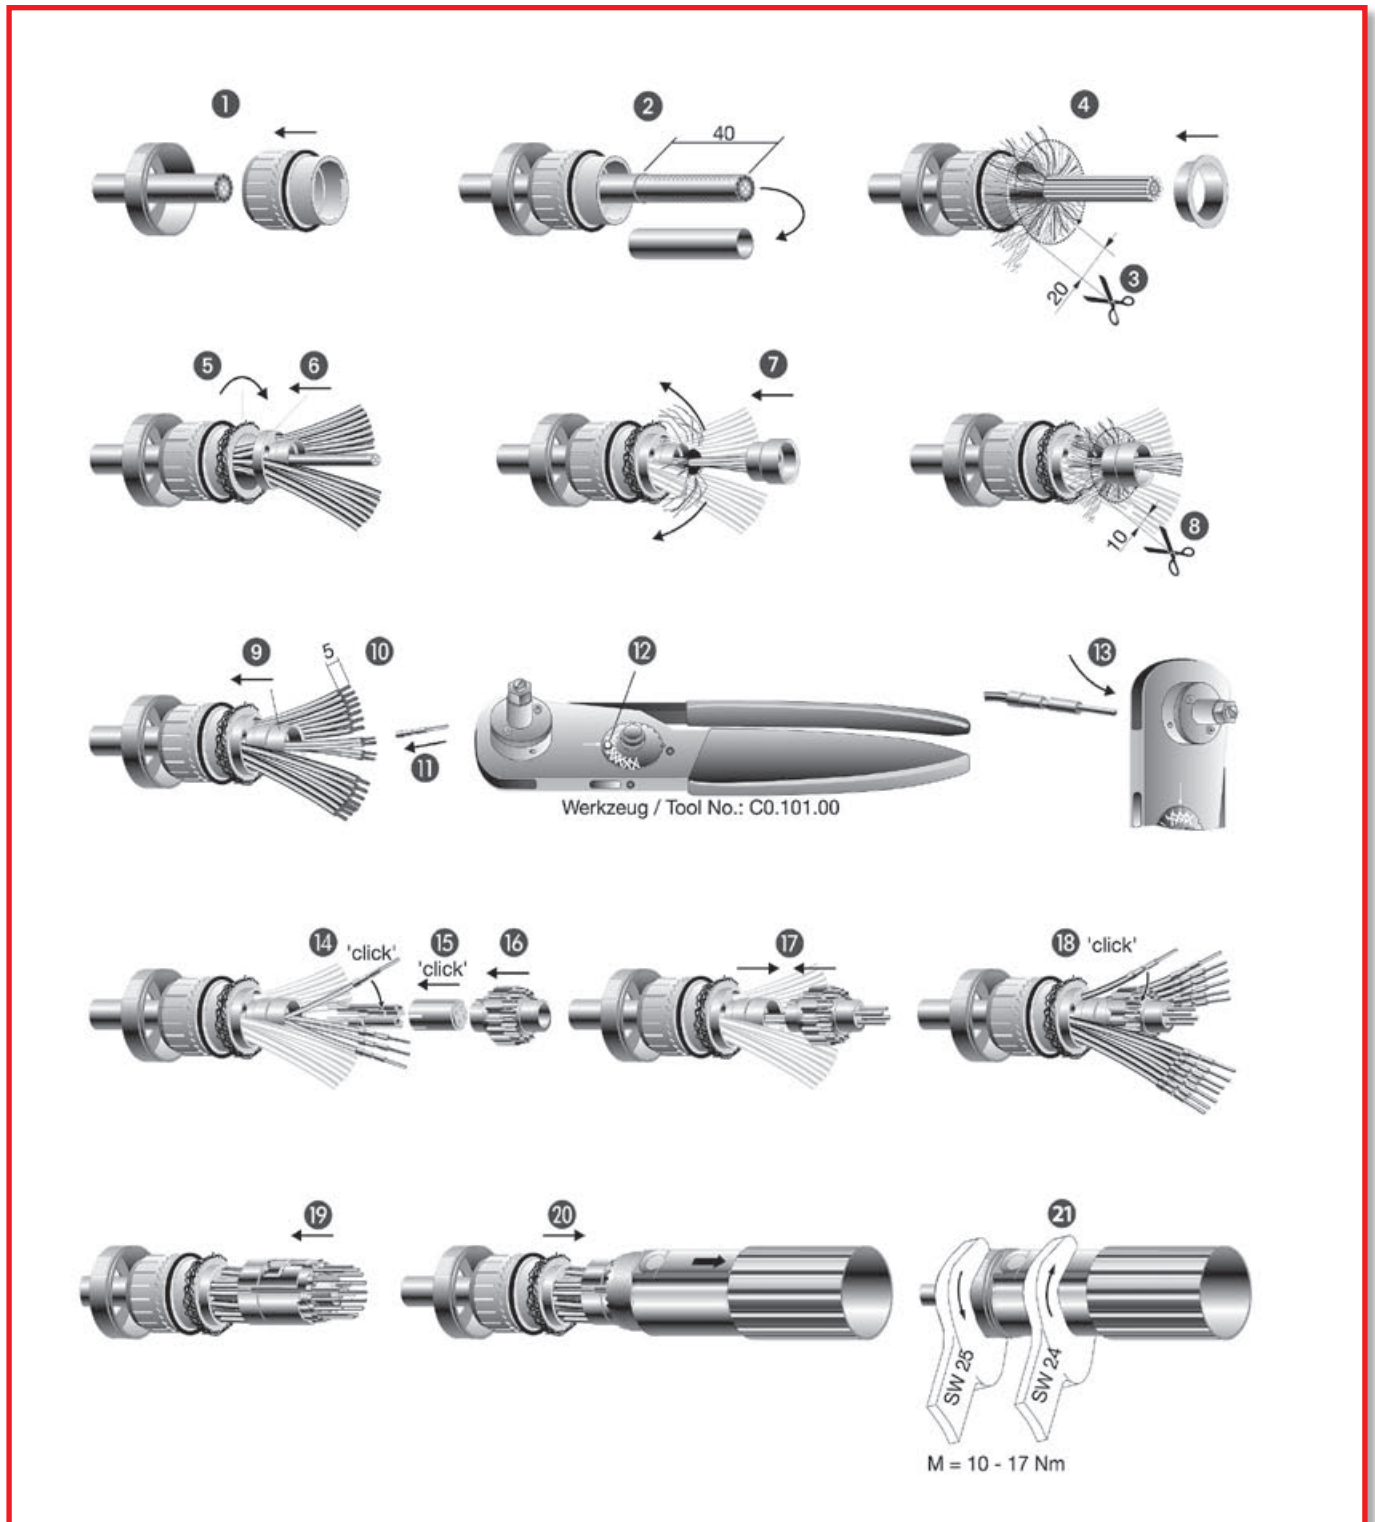

**HELUTEK A Series
TWINTEC B**
Mounting instructions

**PLUG HOUSING
TWINTEC B**
Crimping contacts

Helutec® mounting instructions published here are for general information purposes only. All data are subject to change without notice, errors excepted. Helutec® mounting instructions are mandatory, only when supplied together with connectors, components or project related documents. PDF file generated 02/2005.

EXTENSION HOUSING
TWINTEC B
Crimping contacts

Helutec® mounting instructions published here are for general information purposes only. All data are subject to change without notice, errors excepted. Helutec® mounting instructions are mandatory, only when supplied together with connectors, components or project related documents. PDF file generated 02/2005.

**RECEPTACLE HOUSING
STRAIGHT – TWINTEC B**

Crimping contacts

Helutec® mounting instructions published here are for general information purposes only. All data are subject to change without notice, errors excepted. Helutec® mounting instructions are mandatory, only when supplied together with connectors, components or project related documents. PDF file generated 02/2005.